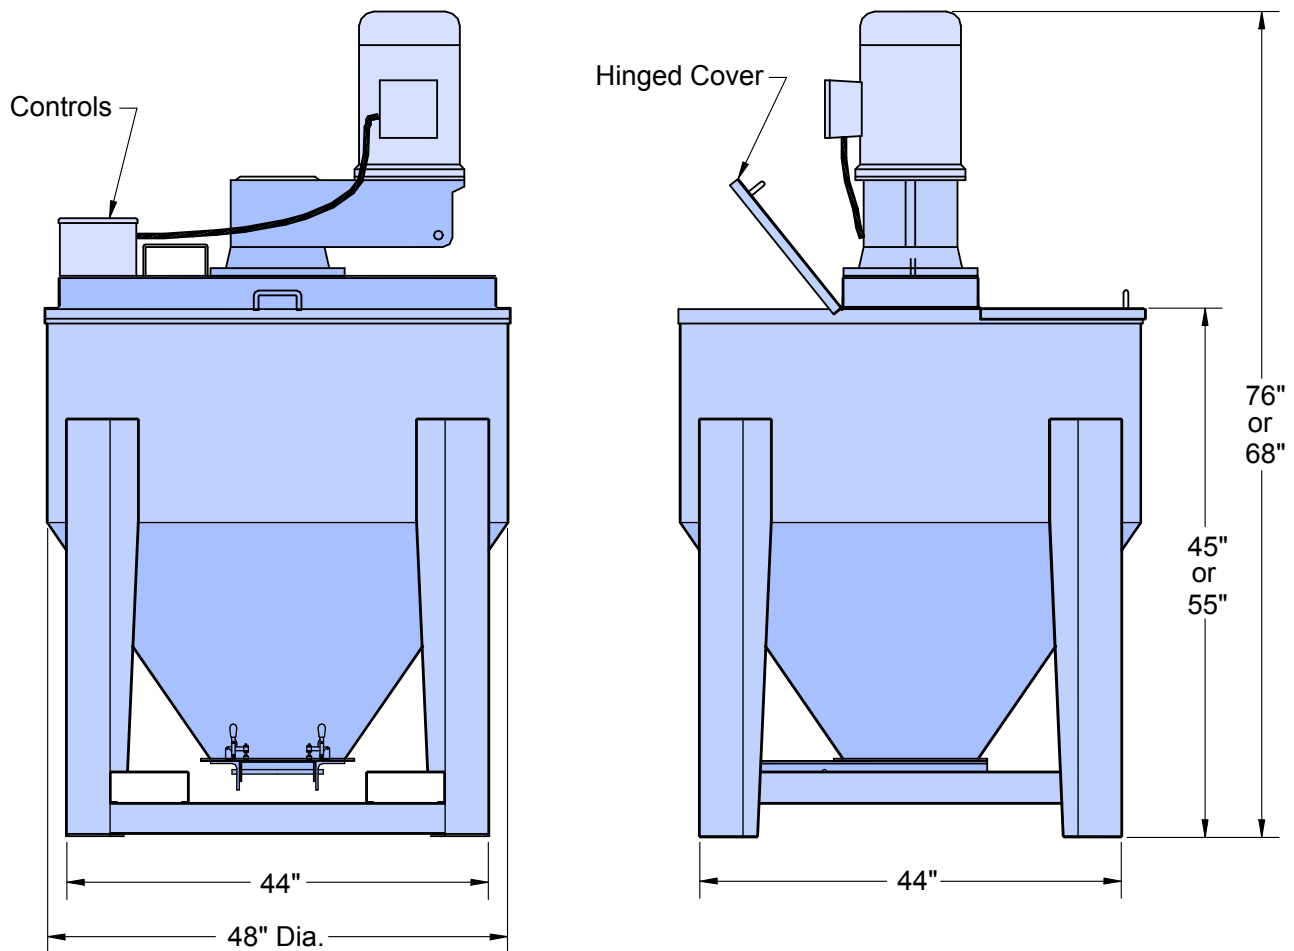

Portable Powder Mixer

Standard Features:

- Motor-7.5 hp, 3 PH
- Gear Drive- Nord
- Conical Ribbon Agitator
- Idler Bearing- Rulon
- Swing Gate Discharge
- Two Way Fork Channels
- Bolt Down Feet
- Two Way Hinged Covers
- Safety Interlock Cover Switches
- Cycle Timer- 30 Min.
- Electrical- Nema 12
- Ensign Blue Epoxy

Optional Features:

- Dump Chute Intake
- Bolt On Cover w/ Loader Pattern
- Gravity Discharge Stand
- Auger Discharge Stand
- Vacuum Discharge Stand
- Casters
- Custom Paints and Matching Colors

Ensign Equipment Inc.

12523 Superior Court
Holland, MI 49424
ensigneq.com

Phone: 616-738-9000
Fax: 616-738-9001
Toll Free: 800-753-8947
sales@ensigneq.com