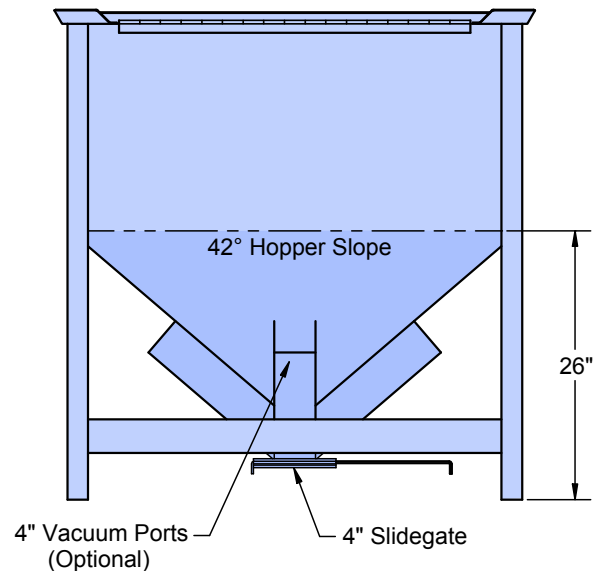

Portable Storage Bins

Standard Features:

- Two Way Fork Channels
- Flared Stacking Pads
- 14 ga Hopper
- 2" x 1/4" Angle Legs
- 4" Slidegate
- Ensign Blue Epoxy

Optional Features:

- Four Way Vacuum Ports
- Hinged Covers
- Pallet Jack Enteries
- Four Way Fork Channels
- Foot Pads
- 4" Casters (2- Rigid, 2- Swivel)
- One Piece Lay-On Cover
- 1/3 - 2/3 Cover with Loader Mounting
- Lexan Card Holder
- Stainless Steel Construction
- Custom Paints and Matching Colors

Model No.	Description	Height	Height w/ Vacuum Ports
40-2000	Porta - Stor Bin, 20 cu. ft. Cap.	32"	36"
40-3000	Porta - Stor Bin, 30 cu. ft. Cap.	42"	46"
40-4000	Porta - Stor Bin, 40 cu. ft. Cap.	52"	56"
40-5000	Porta - Stor Bin, 50 cu. ft. Cap.	62"	66"
40-6000	Porta - Stor Bin, 60 cu. ft. Cap.	72"	76"

Ensign Equipment Inc.

12523 Superior Court
Holland, MI 49424
ensigneq.com

Phone: 616-738-9000
Fax: 616-738-9001
Toll Free: 800-753-8947
sales@ensigneq.com