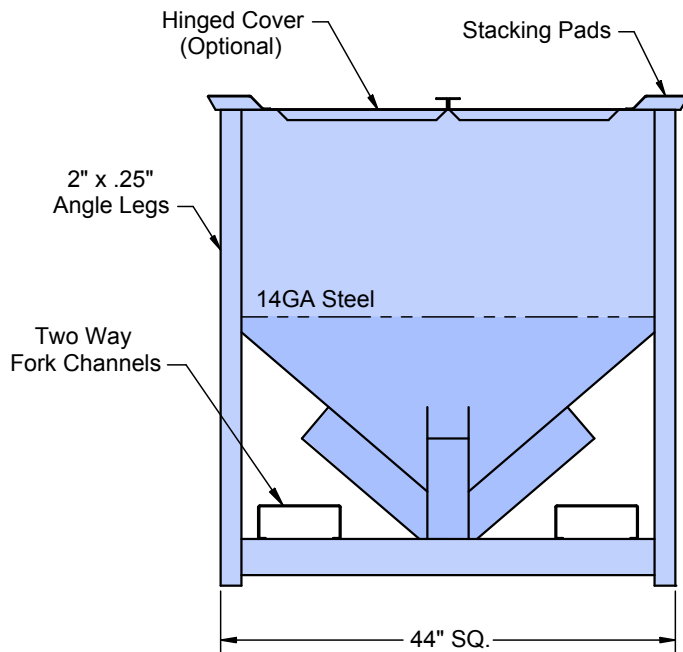

Portable Storage Bins

Standard Features:

- Two Way Fork Channels
- Flared Stacking Pads
- 14 ga Hopper
- 2" x 1/4" Angle Legs
- 4" Slidegate
- Ensign Blue Epoxy

Optional Features:

- Four Way Vacuum Ports
- Hinged Covers
- Pallet Jack Enteries
- Four Way Fork Channels
- Foot Pads
- 4" Casters (2- Rigid, 2- Swivel)
- One Piece Lay-On Cover
- 1/3 - 2/3 Cover with Loader Mounting
- Lexan Card Holder
- Stainless Steel Construction
- Custom Paints and Matching Colors

Model No.	Description	Height	Height w/ Vacuum Ports
40-2000	Porta - Stor Bin, 20 cu. ft. Cap.	32"	36"
40-3000	Porta - Stor Bin, 30 cu. ft. Cap.	42"	46"
40-4000	Porta - Stor Bin, 40 cu. ft. Cap.	52"	56"
40-5000	Porta - Stor Bin, 50 cu. ft. Cap.	62"	66"
40-6000	Porta - Stor Bin, 60 cu. ft. Cap.	72"	76"

Ensign Equipment Inc.

12523 Superior Court
Holland, MI 49424
ensigneq.com

Phone: 616-738-9000
Fax: 616-738-9001
Toll Free: 800-753-8947
sales@ensigneq.com